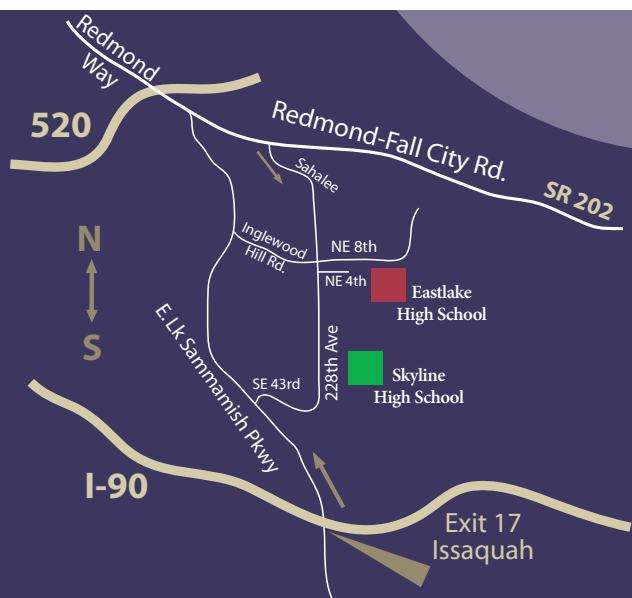

PRICES

SINGLETICKETS

Adult $15
Seniors (62 and over) $10
Student $10
Child (10 and under) FREE
Family $30

SEASONTICKETS

Adult $60
Senior $40
Student $40
Child (10 and under) FREE
Family $120

PURCHASETICKETS

Tickets can be purchased at the door or by calling (206) 517-7777

Also available online at at
ticketweb.com www.ticketweb.com
TICKETWEB or call TicketWeb at
800.965.4827 1-800-965-4827

LOCATIONS

EASTLAKE HIGH SCHOOL
400 228th Ave NE
Sammamish, WA 98074

SKYLINE HIGH SCHOOL
1122 228th Ave SE
Sammamish, WA 98075

The Sammamish Symphony Orchestra is a non-profit, tax-exempt organization under IRS Section 501(c)(3).

All programs and guest artists are subject to change.

WWW.SAMMAMISHSYMPHONY.ORG

Graphic Design sponsored in part by www.ElementsOfDesign.biz

Sammamish Symphony Orchestra
P.O. Box 1173
Issaquah, WA 98027-0044

Return Service Requested

EASTSIDE Arts COALITION

elements of design • capture your market!
Graphic Design sponsored in part by www.ElementsOfDesign.biz

CITY OF ISSAQUAH

The Sammamish Symphony Orchestra thanks the King County Arts Commission for their continuing support.

The Sammamish Symphony is sponsored by a generous grant from the City of Issaquah Arts Commission. Thank you to the Commission for their support.

2006 • 2007
FIFTEENTH SEASON